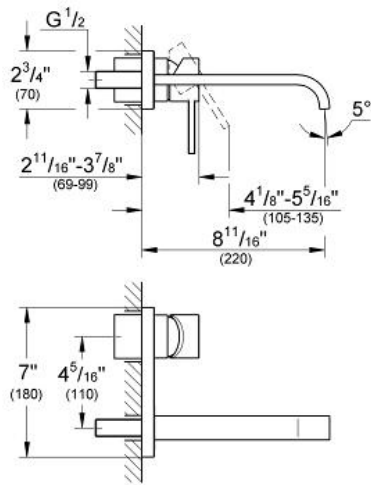

ALLURE Two-Hole Wall Mount Bathroom Faucet M-Size

MODEL # 1938700A

Pure Freude an Wasser

GROHE America, Inc | 200 North Gary Avenue, Suite G, Roselle, IL 60172
Phone: +1 (800) 444-7643 | Fax: +1 (800) 225-2778 | us-customerservice@grohe.com

Product Description: Two-Hole Wall Mount Bathroom Faucet M-Size

Standard Specification:

- Requires Vessel Rough-In Valve 33 780
- Wall mount
- With metal plate
- Spout with flow control
- Spout Reach: 8 11/16"
- Center distance 4 5/16" (110 mm)
- Without concealed body
- **GROHE StarLight** chrome finish
- Max flow rate: 1.2 gpm (4.56 L/min)